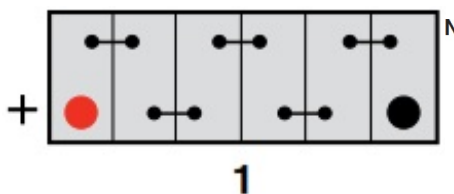

Yuasa Technical Data Sheet

Yuasa M31-100S - Marine Batteries

Performance

Voltage	12V
Capacity (20-hour)	100Ah
Cold Cranking Amps (EN1)	750A

Dimensions

Length	330mm
Width	173mm
Height	240mm

Weights & Measures

Mean Weight with Acid	23.5kg
-----------------------	--------

Container Features

Case Type	GR31 BCI
Cell Layout	1
Hold Down	N
State of Charge Indicator	✓
Handles	✓
End Venting	✓
Semi-Traction Features	✓
Lid Type	SMF Double Lid

Technology

Flame Arrestor	✓
Technology	Ca/Ca
Separator	PE
Recommended Charge Rate	5A

Terminal Type

Cell Assembly Layout

Battery Hold-down

Data Sheet generated on 14/05/2021 - E&OE