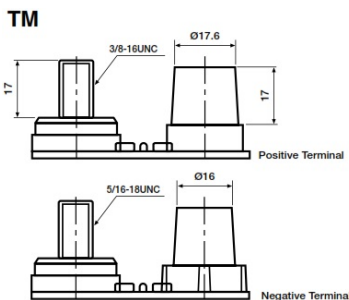

Yuasa Technical Data Sheet

Yuasa M31-100S - Marine Batteries

Performance

Voltage	12V
Capacity (20-hour)	100Ah
Cold Cranking Amps (EN1)	750A

Dimensions

Length	330mm
Width	173mm
Height	240mm

Weights & Measures

Mean Weight with Acid	23.5kg
-----------------------	--------

Container Features

Case Type	GR31 BCI
Cell Layout	1
Hold Down	N
State of Charge Indicator	✓
Handles	✓
End Venting	✓
Semi-Traction Features	✓
Lid Type	SMF Double Lid

Technology

Flame Arrestor	✓
Technology	Ca/Ca
Separator	PE
Recommended Charge Rate	5A

Terminal Type

Cell Assembly Layout

Battery Hold-down

Data Sheet generated on 14/05/2021 - E&OE