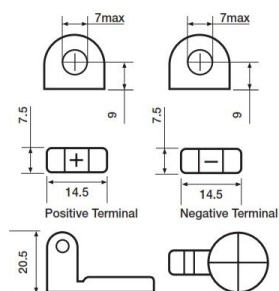

Yuasa Technical Data Sheet

U1R - YBX Active® Specialist & Garden

Performance

Nominal Voltage	12 V
Capacity (20hr)	30 Ah
Rated CCA	330 A

Dimensions (±2mm)

Length	195 mm
Width	130 mm
Height	183 mm

Weights & Measures

Weight	7 kg
--------	------

Container Features

Case Type	U1 BCI
Terminal Type	T4
Hold-down	N
Handles	✓
End Venting	✓
Lid Type	Erhöhter Stopfen

Technology

Flame Arrestor	✓
Technology	Ca/Ca
Separator Type	PE
VDA Roll Over Test	✓
Recommended Charge Rate (A)	2 A

Terminal Type

T4

Cell Assembly Layout

Battery Hold-down

by **GSYUASA**

www.yuasa.com