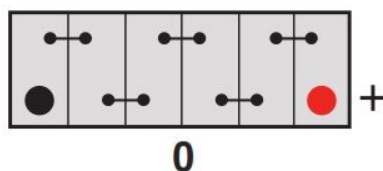

Yuasa Technical Data Sheet

U1R - YBX Active® Specialist & Garden

Performance

Nominal Voltage	12 V
Capacity (20hr)	30 Ah
Rated CCA	330 A

Dimensions (±2mm)

Length	195 mm
Width	130 mm
Height	183 mm

Weights & Measures

Weight	7 kg
--------	------

Container Features

Case Type	U1 BCI
Terminal Type	T4
Hold-down	N
Handles	✓
End Venting	✓
Lid Type	Erhöhter Stopfen

Technology

Flame Arrestor	✓
Technology	Ca/Ca
Separator Type	PE
VDA Roll Over Test	✓
Recommended Charge Rate (A)	2 A

Terminal Type

T4

Cell Assembly Layout

Battery Hold-down

by **GSYUASA**

www.yuasa.com