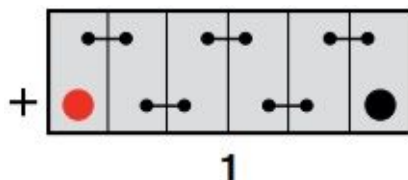

Yuasa Technical Data Sheet

U1 - YBX Active® Specialist & Garden

Performance

Nominal Voltage	12 V
Capacity (20hr)	30 Ah
Rated CCA	330 A

Dimensions (±2mm)

Length	195 mm
Width	130 mm
Height	183 mm

Weights & Measures

Weight	7.5 kg
--------	--------

Container Features

Case Type	U1 BCI
Layout	1
Terminal Type	T4
Hold-down	N
Handles	✓
End Venting	✓
Lid Type	Erhöhter Stopfen

Technology

Flame Arrestor	✓
Technology	Ca/Ca
Separator Type	PE
VDA Roll Over Test	✓
Recommended Charge Rate (A)	2 A

Terminal Type

T4

Cell Assembly Layout

Battery Hold-down

by **GSYUASA**

www.yuasa.com