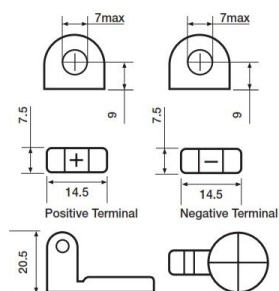

Yuasa Technical Data Sheet

U1 - YBX Active® Specialist & Garden

Performance

Nominal Voltage	12 V
Capacity (20hr)	30 Ah
Rated CCA	330 A

Dimensions (±2mm)

Length	195 mm
Width	130 mm
Height	183 mm

Weights & Measures

Weight	7.5 kg
--------	--------

Container Features

Case Type	U1 BCI
Layout	1
Terminal Type	T4
Hold-down	N
Handles	✓
End Venting	✓
Lid Type	Erhöhter Stopfen

Technology

Flame Arrestor	✓
Technology	Ca/Ca
Separator Type	PE
VDA Roll Over Test	✓
Recommended Charge Rate (A)	2 A

Terminal Type

T4

Cell Assembly Layout

Battery Hold-down

by **GSYUASA**

www.yuasa.com